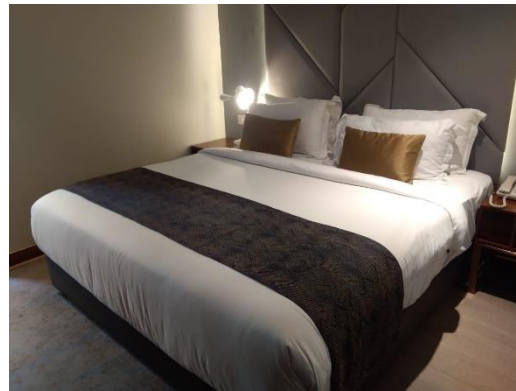

- Rates as per OYO App

ROYAL VIEW LODGE

(#2/1, Above Calicut, 14th Main 1st Cross, MSR Road, Mathikere)

- Rs. 800/Room/Night/2 Person
- Rs. 600/Room/Night/1 Person

INSPIRE SUITE

(Near MSR College, 6th Main Road, Mathikere)

- Rs. 1200 – 1800 based on a/c & no. of beds

CASINO HOTEL

(#185, New BEL Road, Opp. To Ramaiah hospital)

- Rs. 700/Room/Night/2 Person
- Rs. 1000/Room/Night/3 Person

AISHWARYA COMFORTS OYO

(#49A, New BEL road, Opp. MS Ramaiah Hospital)

- Rs. 800-1000/Room/Night/2Person

DE MANDARIN

(#134, 5th Main, KG Layout, New BEL road, Near Ramaiah Hospital)

- Rs. 2000-3000/Room/Night/2Person

STAY ZONE

(#2, New BEL Road, Opp. MS Ramaiah Hospital)

- Rs. 1000-2000/Room/Night/2 Person