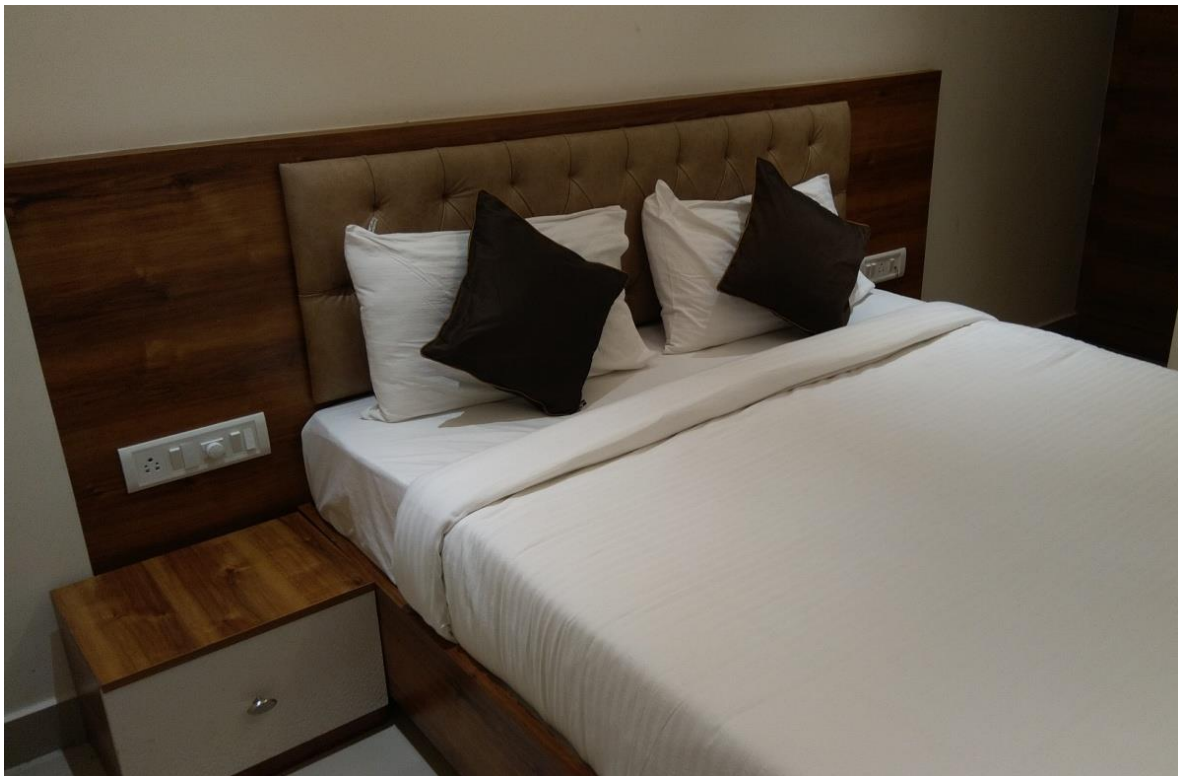

(No. 9A, 12th Main, 2nd Cross, MSR Nagar, Mathikere)

- Rs. 999/Room/Night
- Max. 2 Person/Room

TOP 10 RESIDENCY & PG

(Mathikere, Near Thalassery)

- Rs. 800/Room/2 Person/Night
- Rs. 700/Room/1Person/Night

- Rs. 950/Room/Night/2 Person
- Rs. 1200/Room/Night/3 Person

GOLDEN RESIDENCY

(#27, 4th Main, 4th Cross, Near Ramaiah College Bus Stop, Mathikere)

- Rs. 750/Room
/Night
/2 Person

RMV SAVERA HOTELS

(#4/1, Chhabria Suites, 1st Cross, MSR Road, Mathikere)

- Rs. 1200 – 1800 based on a/c & no. of beds

CASINO HOTEL

(#185, New BEL Road, Opp. To Ramaiah hospital)

- Rs. 700/Room/Night/2 Person
- Rs. 1000/Room/Night/3 Person

AISHWARYA COMFORTS OYO

(#49A, New BEL road, Opp. MS Ramaiah Hospital)

WHITE FEATHER

(#392, 2nd cross, RMV 2nd stage, 80 ft. Road, opp. To MS Ramaiah Hospital)

- Rs. 2500/Room/Night/2 Person

CARAMEL HOTELS

(#65, 80 ft. Road, Opp. To MS Ramaiah Hospital)

- Rs. 2k-3k/Room/Night/1-2 Person