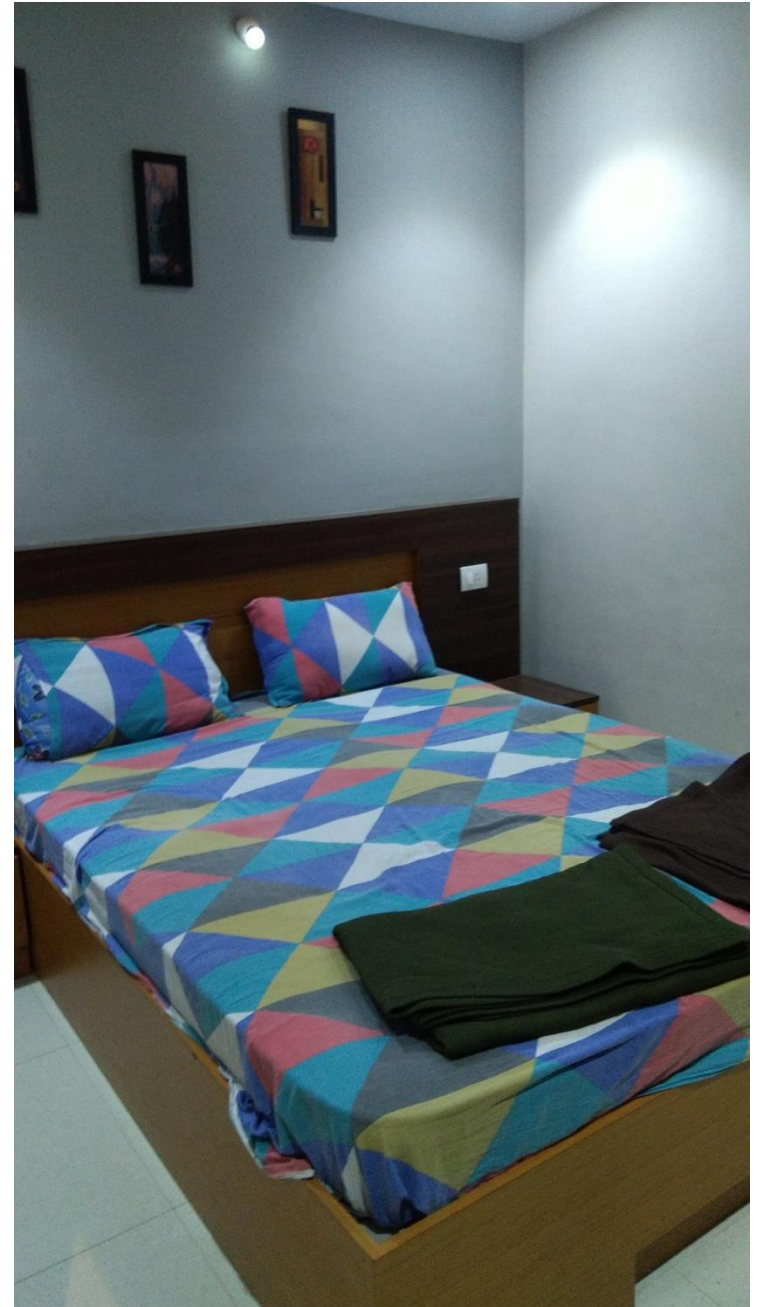

INSPIRE SUITE

(Near MSR College, 6th Main Road, Mathikere)

- Rs. 800/Room
  /Night
  /2 Person