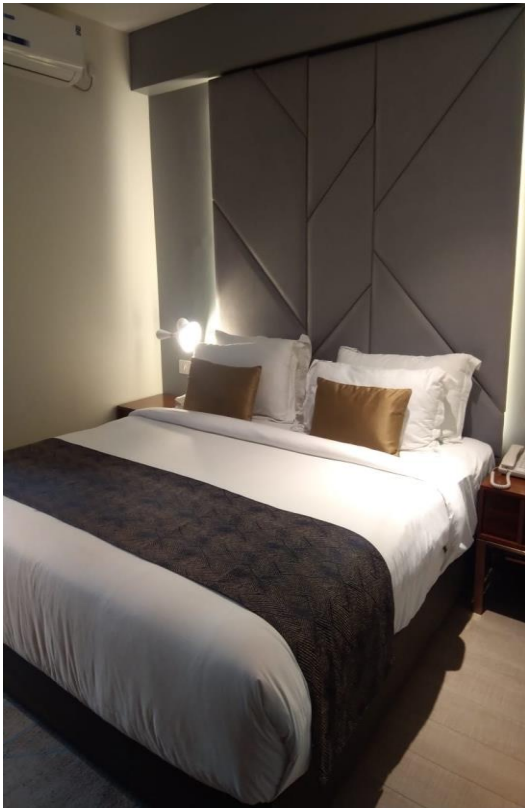

- Rates as per OYO App

ROYAL VIEW LODGE

(#2/1, Above Calicut, 14th Main 1st Cross, MSR Road, Mathikere)

- Rs. 800/Room/Night/2 Person
- Rs. 600/Room/Night/1 Person

INSPIRE SUITE

(Near MSR College, 6th Main Road, Mathikere)

- Rs. 1200 – 1800 based on a/c & no. of beds

CASINO HOTEL

(#185, New BEL Road, Opp. To Ramaiah hospital)

- Rs. 700/Room/Night/2 Person
- Rs. 1000/Room/Night/3 Person

AISHWARYA COMFORTS OYO

(#49A, New BEL road, Opp. MS Ramaiah Hospital)

- Rs. 800-1000/Room/Night/2Person

DE MANDARIN

(#134, 5th Main, KG Layout, New BEL road, Near Ramaiah Hospital)

- Rs. 2000-3000/Room/Night/2Person

STAY ZONE

(#2, New BEL Road, Opp. MS Ramaiah Hospital)

- Rs. 1000-2000/Room/Night/2 Person

WHITE FEATHER

(#392, 2nd cross, RMV 2nd stage, 80 ft. Road, opp. To MS Ramaiah Hospital)

- Rs. 2500/Room/Night/2 Person

CARAMEL HOTELS

(#65, 80 ft. Road, Opp. To MS Ramaiah Hospital)

- Rs. 2k-3k/Room/Night/1-2 Person