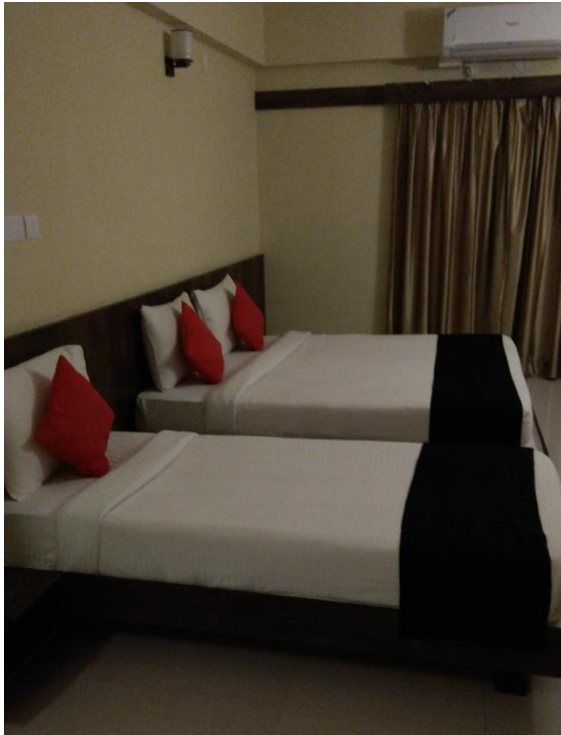

- Rs. 950/Room/Night/2 Person
- Rs. 1200/Room/Night/3 Person

GOLDEN RESIDENCY

(#27, 4th Main, 4th Cross, Near Ramaiah College Bus Stop, Mathikere)

- Rs. 750/Room
/Night
/2 Person

RMV SAVERA HOTELS

(#4/1, Chhabria Suites, 1st Cross, MSR Road, Mathikere)

- Rates as per OYO App

ROYAL VIEW LODGE

(#2/1, Above Calicut, 14th Main 1st Cross, MSR Road, Mathikere)

- Rs. 800/Room/Night/2 Person
- Rs. 600/Room/Night/1 Person

INSPIRE SUITE

(Near MSR College, 6th Main Road, Mathikere)

- Rs. 1200 – 1800 based on a/c & no. of beds

CASINO HOTEL

(#185, New BEL Road, Opp. To Ramaiah hospital)

- Rs. 700/Room/Night/2 Person
- Rs. 1000/Room/Night/3 Person

AISHWARYA COMFORTS OYO

(#49A, New BEL road, Opp. MS Ramaiah Hospital)