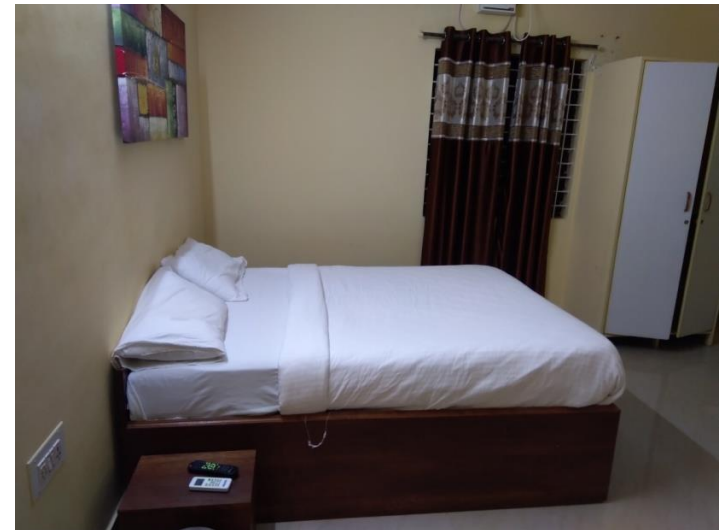

(No. 9A, 12th Main, 2nd Cross, MSR Nagar, Mathikere)

- Rs. 999/Room/Night
- Max. 2 Person/Room

TOP 10 RESIDENCY & PG

(Mathikere, Near Thalassery)

- Rs. 800/Room/2 Person/Night
- Rs. 700/Room/1Person/Night

ROYAL RESIDENCY

(#8/1, 8/2, 2nd Cross, MSRIT College Road, Near Ramaiah College Bus Stop, Mathikere)

- Rs. 850/Room/Night/2 Person

MAURYA PARADISE INN

(#7/1, MSREC Road, Near Ramaiah College Bus Stop, Mathikere)

- Rs. 950/Room/Night/2 Person
- Rs. 1200/Room/Night/3 Person

GOLDEN RESIDENCY

(#27, 4th Main, 4th Cross, Near Ramaiah College Bus Stop, Mathikere)

- Rs. 750/Room
/Night
/2 Person

RMV SAVERA HOTELS

(#4/1, Chhabria Suites, 1st Cross, MSR Road, Mathikere)

- Rs. 1200 – 1800 based on a/c & no. of beds

CASINO HOTEL

(#185, New BEL Road, Opp. To Ramaiah hospital)

- Rs. 700/Room/Night/2 Person
- Rs. 1000/Room/Night/3 Person

AISHWARYA COMFORTS OYO

(#49A, New BEL road, Opp. MS Ramaiah Hospital)