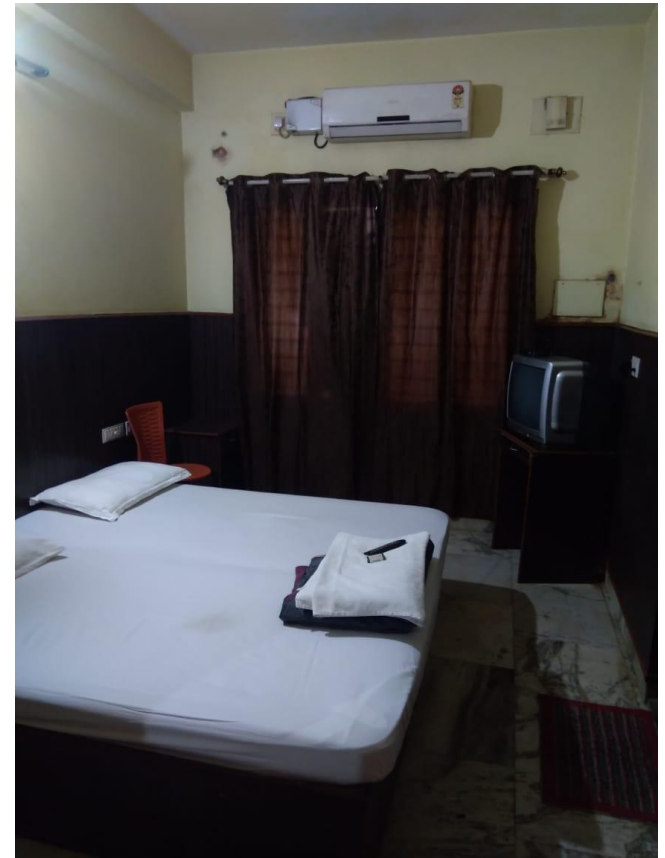

- Rs. 950/Room/Night/2 Person
- Rs. 1200/Room/Night/3 Person

GOLDEN RESIDENCY

(#27, 4th Main, 4th Cross, Near Ramaiah College Bus Stop, Mathikere)

- Rs. 750/Room
/Night
/2 Person

RMV SAVERA HOTELS

(#4/1, Chhabria Suites, 1st Cross, MSR Road, Mathikere)

- Rates as per OYO App

ROYAL VIEW LODGE

(#2/1, Above Calicut, 14th Main 1st Cross, MSR Road, Mathikere)

- Rs. 800/Room/Night/2 Person
- Rs. 600/Room/Night/1 Person

INSPIRE SUITE

(Near MSR College, 6th Main Road, Mathikere)

- Rs. 800/Room
/Night
/2 Person

HOTEL CORPORATE PARK INN

(1, 17/5 Jaladarshini Layout , opp. M.S. Ramaiah Memorial Hospital, Gate 5, New BEL, road)

- As per OYO App

STAY WELL LODGE

(#48, "Casino Tower", opp. To MS Ramaiah Hospital, New BEL road, RMV 2nd stage)

- Rs. 1200 – 1800 based on a/c & no. of beds

CASINO HOTEL

(#185, New BEL Road, Opp. To Ramaiah hospital)

- Rs. 700/Room/Night/2 Person
- Rs. 1000/Room/Night/3 Person

AISHWARYA COMFORTS OYO

(#49A, New BEL road, Opp. MS Ramaiah Hospital)